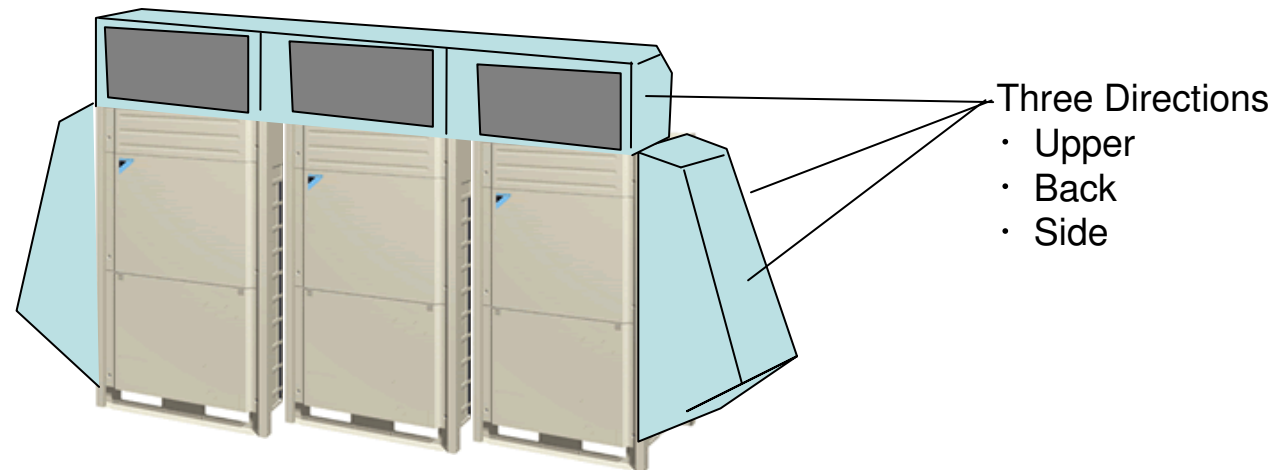

## Features – Technical cooling specifications

- A snow-hood cover is required for the outdoor unit (only with technical cooling)

Option KPS26

- Caution:
  - some drop in cooling capacity
  - option only possible on H/R P8 series
  - new BSVQ-box needed -> modelname to be confirmed.
  - increasing sound level